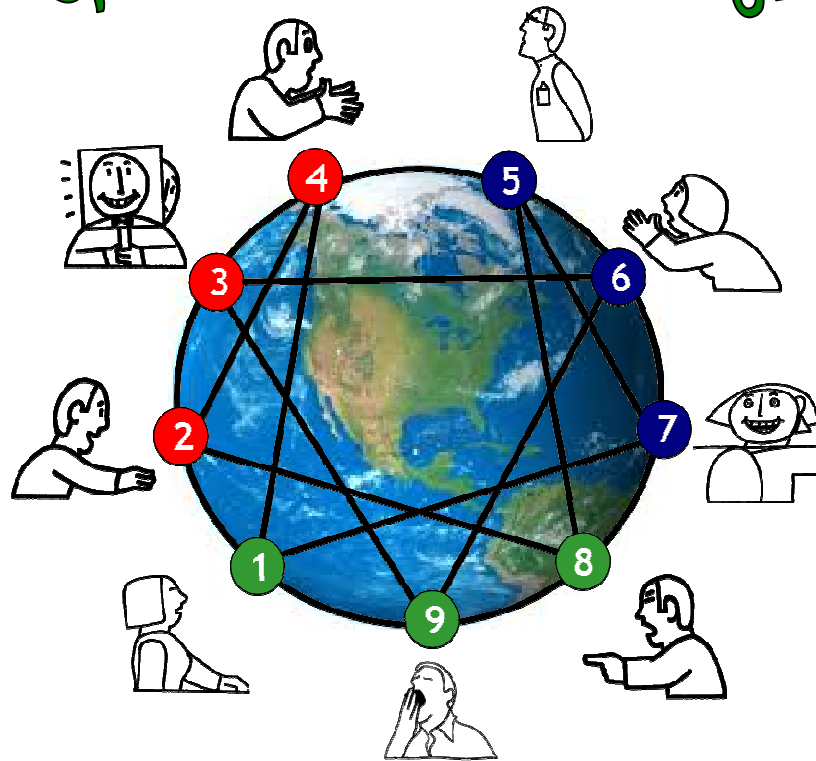

# Communicate in 9 global languages

**A surprising result:  
German communication science confirms the Enneagram!**

ProFIEL® - System

For better understanding in Business  
and everywhere!

## Oriental philosophy meets German science

Combining the German Psychology of Differential Communication by Professor Schulz von Thun (University in Hamburg) with the international Enneagram reveals new aspects of both models. In result: the Enneagram can be turned upside down, so that the gut center is below both head and heart centers, instead of being above, just as it is in the physical body. Instead of a threatening hole at the bottom, there is now an inspiring opening towards what lies above, where the highest inspiration sits, between the 4 and the 5. This is where divine light can enter, so that it may be manifested on earth. A special program called ProFIEL® was born out of this knowledge. It consists of a seminar, some coaching and a final evaluation. Two independent studies confirmed, that participants gain some 25 % more satisfaction and performance in business. Within a few months 25 % more power in difficult business relationships is possible, with a lower expenditure of time and money. If you would like to hear more about this effective connection, you are heartily invited to come to the